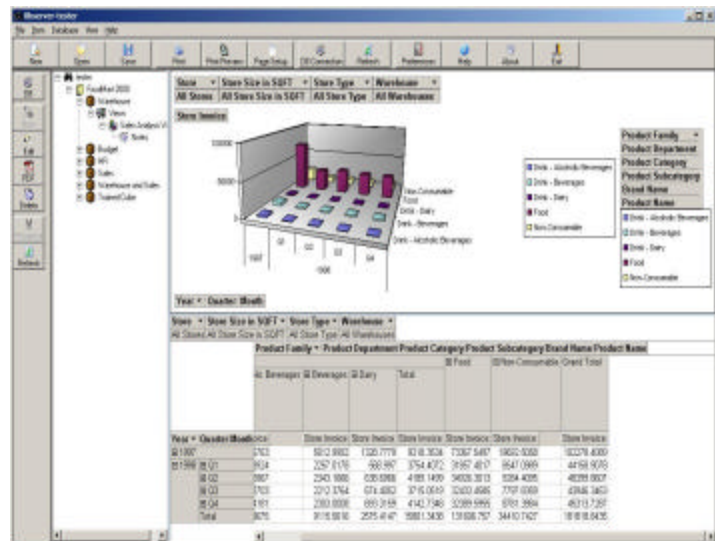

Observer v 2.7

Exploring OLAP Cubes

Genetic Thought Software Inc.

Smart , Affordable, Reliable Software

The **GT Observer** is a standalone windows application, that navigates and explores OLAP cubes developed by MS Analysis Services (SQL Server). It replaces and enhances the current practice of using MS Excel to interrogate OLAP cubes by defining pivot tables.

The **GT Observer** offers an easy to use interface with hierarchical tables, 2 and 3 dimensional charts, which help OLAP users increase productivity without moving between a large number of documents.

The following is a summary of the features and advantages:

- Flexible and easy to use exploring features for the cube results.
- Easy definition of different views, including saving the views and connections to local files.
- Documentation and archiving of comments
- Easy way to view the different attributes of the cubes.
- Print the views and the notes associated with them.
- Publish the view and its notes to a PDF

A full functioning version of the Observer can be downloaded for free testing for a period of 15 days.

Please visit our website at www.GeneticThought.com to order the Observer online and receive a license online.

System Requirements

- ✦ Windows 2000, 2003, XP (all versions).
- ✦ 256 MB memory and processor of 1GHz or higher.

www.GeneticThought.com

Phone: 416-356-6205

Fax: 416-512-2054

E: Sales@GeneticThought.com