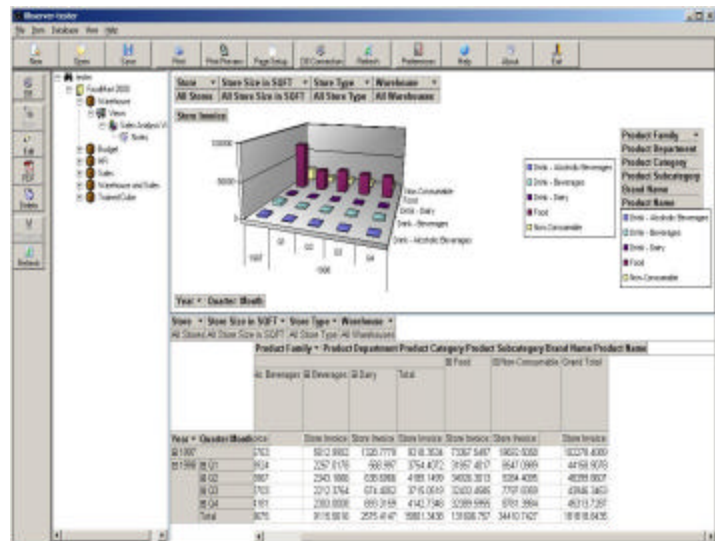

Observer v 2.7

Exploring OLAP Cubes

Genetic Thought Software Inc.

Smart , Affordable, Reliable Software

The **GT Observer** is a standalone windows application, that navigates and explores OLAP cubes developed by MS Analysis Services (SQL Server). It replaces and enhances the current practice of using MS Excel to interrogate OLAP cubes by defining pivot tables.

The **GT Observer** offers an easy to use interface with hierarchical tables, 2 and 3 dimensional charts, which help OLAP users increase productivity without moving between a large number of documents.

The following is a summary of the features and advantages:

- Flexible and easy to use exploring features for the cube results.
- Easy definition of different views, including saving the views and connections to local files.
- Documentation and archiving of comments
- Easy way to view the different attributes of the cubes.
- Print the views and the notes associated with them.
- Publish the view and its notes to a PDF